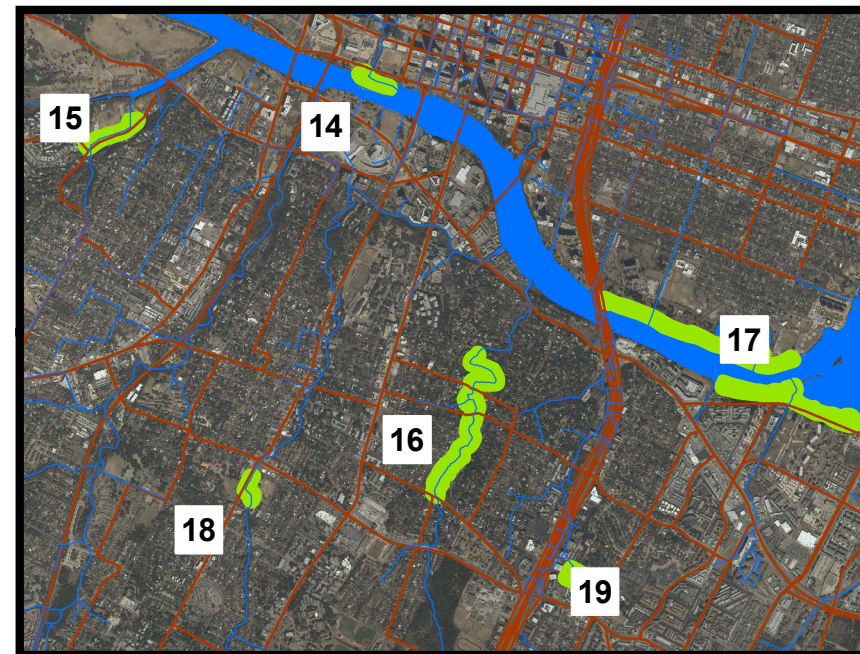

### Grow Zones 2012

1. Commons Ford Ranch
2. Bull Creek
3. North Star Greenbelt
4. Shoal Creek at Allandale
5. Crestmont Park
6. Reed Park
7. Tarrytown Park
8. Shoal Creek at Pease Park
9. Buttermilk Creek
10. Dottie Jordan Park
11. Bartholomew Park
12. Givens Park
13. Boggy Creek
14. Shoal Peninsula
15. Robert E. Lee
16. Blunn Creek
17. Lady Bird Lake
18. Gillis Park
19. Heritage Oaks Park
20. Battle Bend Greenbelt
21. Dittmar Park

# Grow Zone