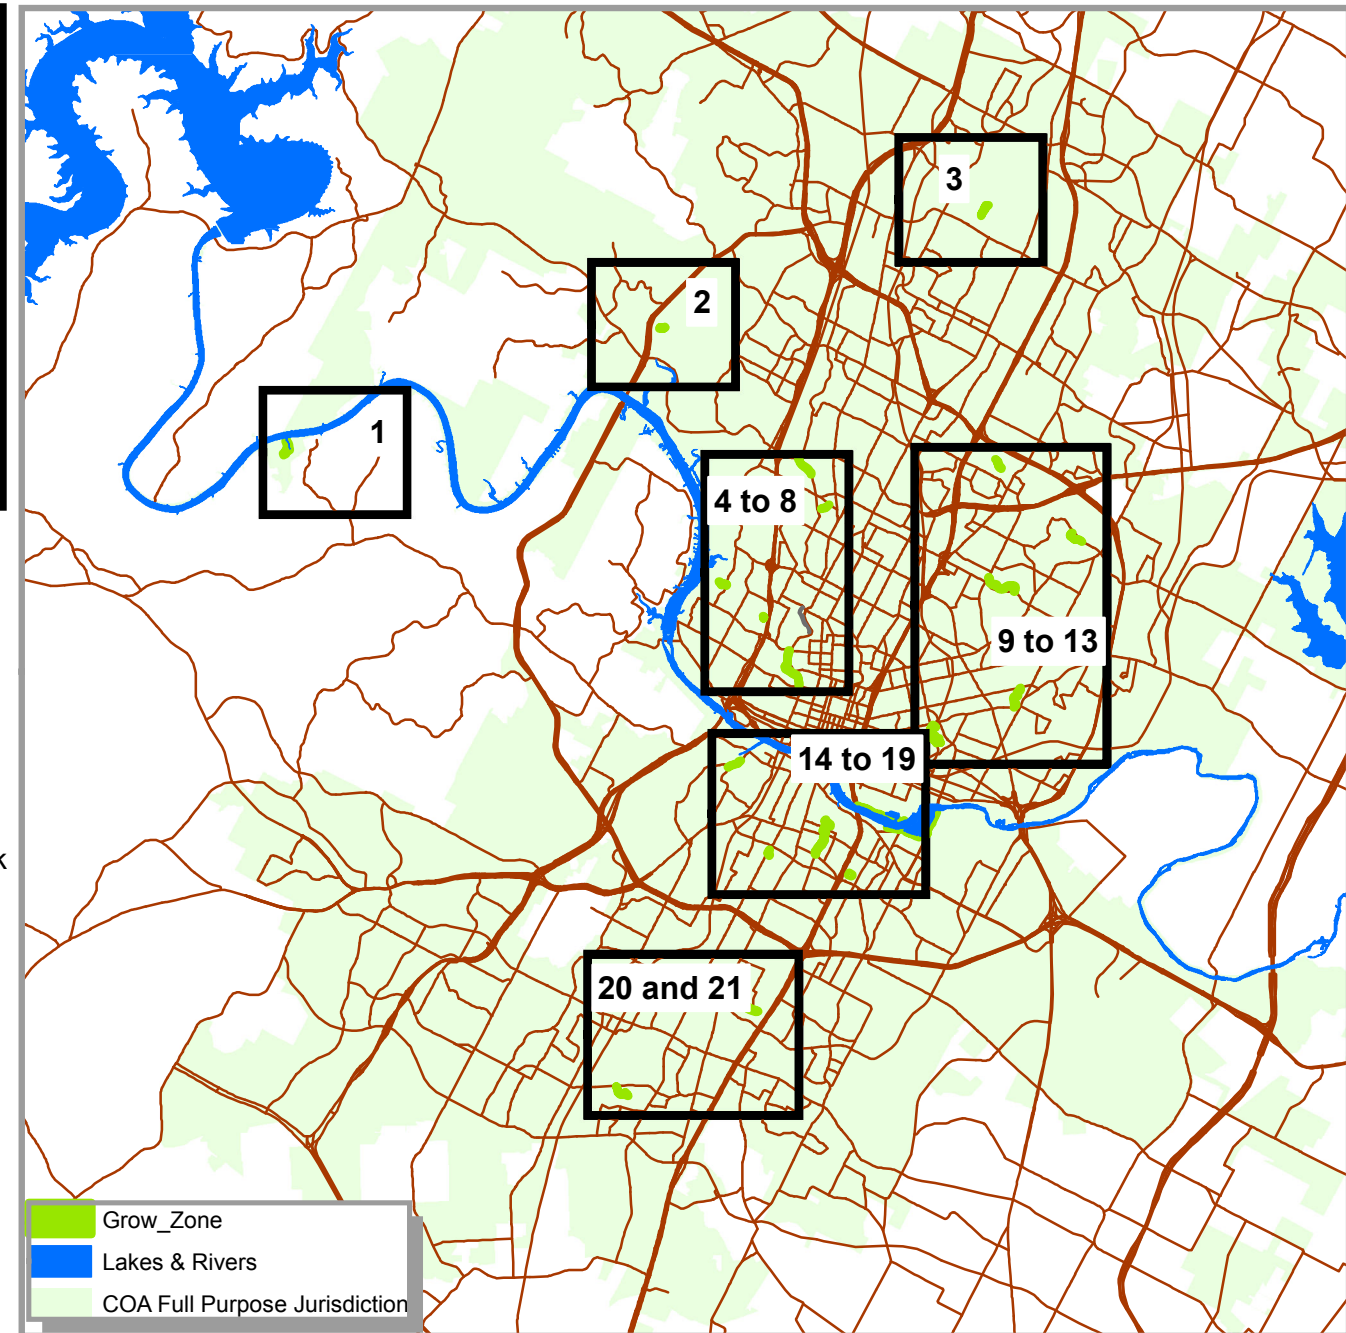

### Grow Zones 2012

1. Commons Ford Ranch
2. Bull Creek
3. North Star Greenbelt
4. Shoal Creek at Allandale
5. Crestmont Park
6. Reed Park
7. Tarrytown Park
8. Shoal Creek at Pease Park
9. Buttermilk Creek
10. Dottie Jordan Park
11. Bartholomew Park
12. Givens Park
13. Boggy Creek
14. Shoal Peninsula
15. Robert E. Lee
16. Blunn Creek
17. Lady Bird Lake
18. Gillis Park
19. Heritage Oaks Park
20. Battle Bend Greenbelt
21. Dittmar Park

# Grow Zone