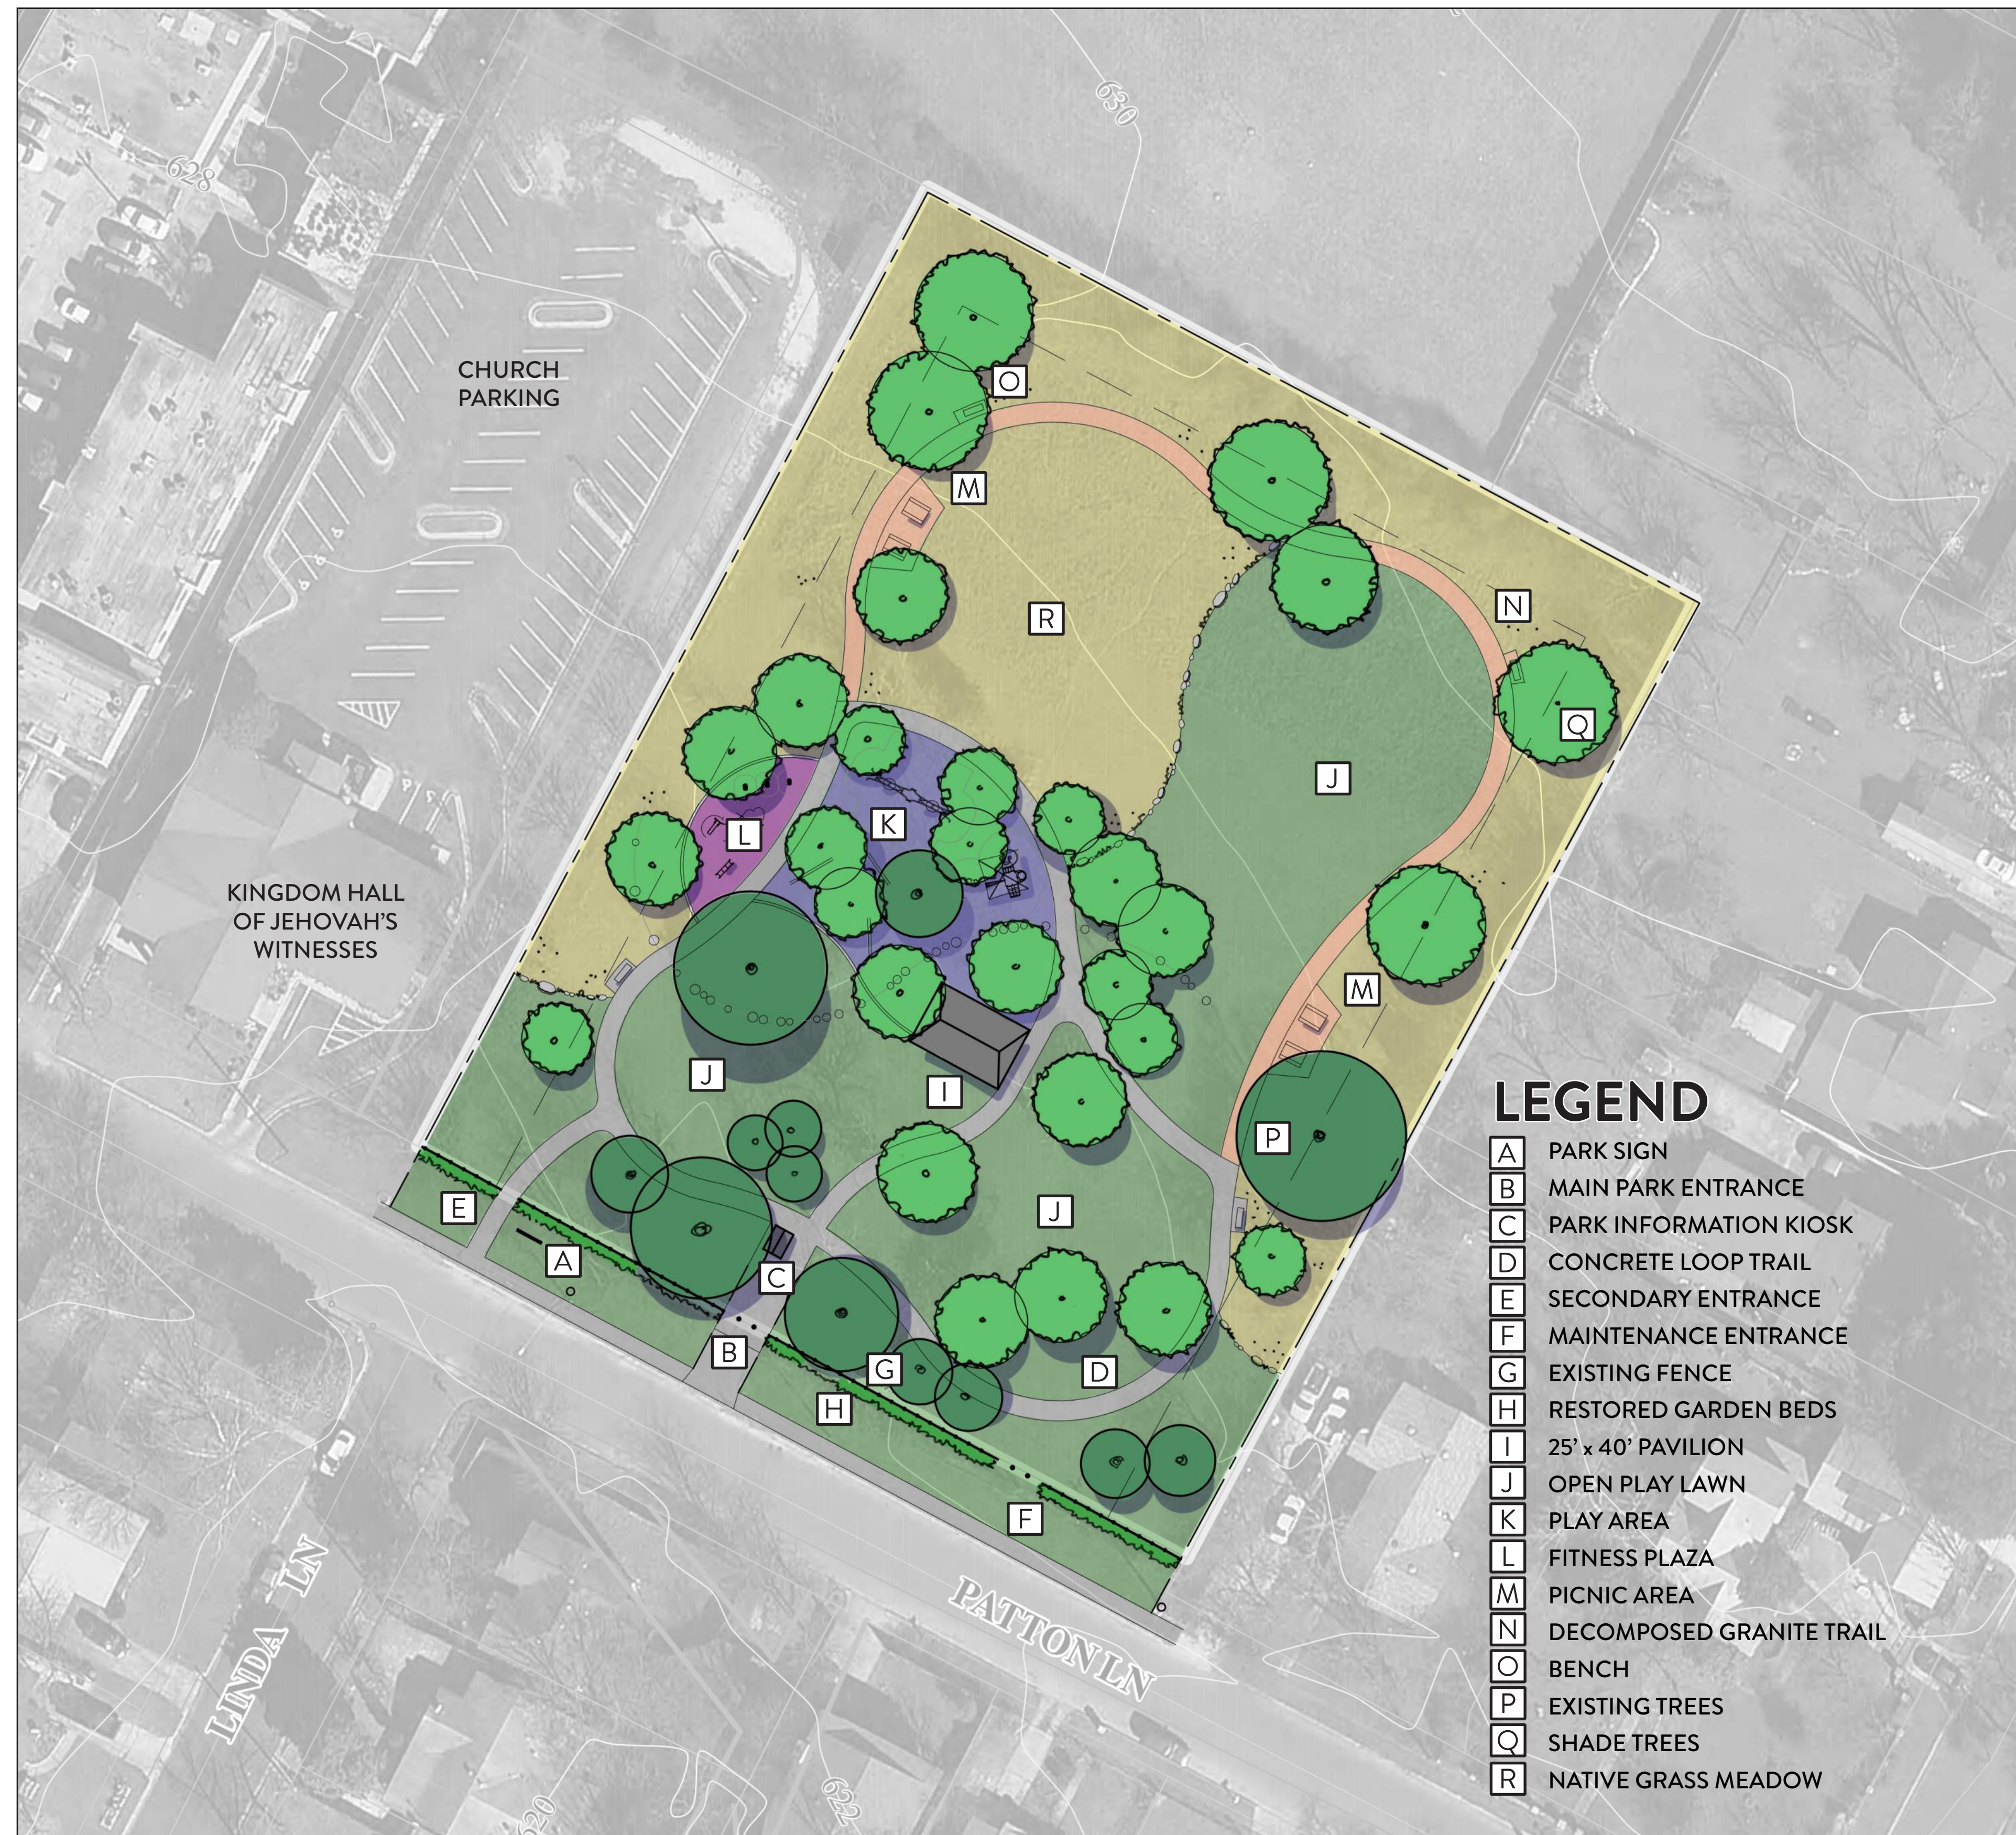

The park master plan will lay the framework to preserve the **CHARACTER** of the existing parkland

while providing flexible community **AMENITIES** for all.

Placed to serve as the hub of the park, the pavilion is centered in the middle of the site for ease of access and safety. The layout combines both maintained turf for flexible open space uses and the establishment of a native meadow for a portion of the site. There are many options for exploration through a meandering loop trail layout and connection walks while serving the neighborhood with many options for seating, gathering and play.

EARL J. POMERLEAU POCKET PARK

Park Master Plan - DRAFT

APRIL 22, 2019