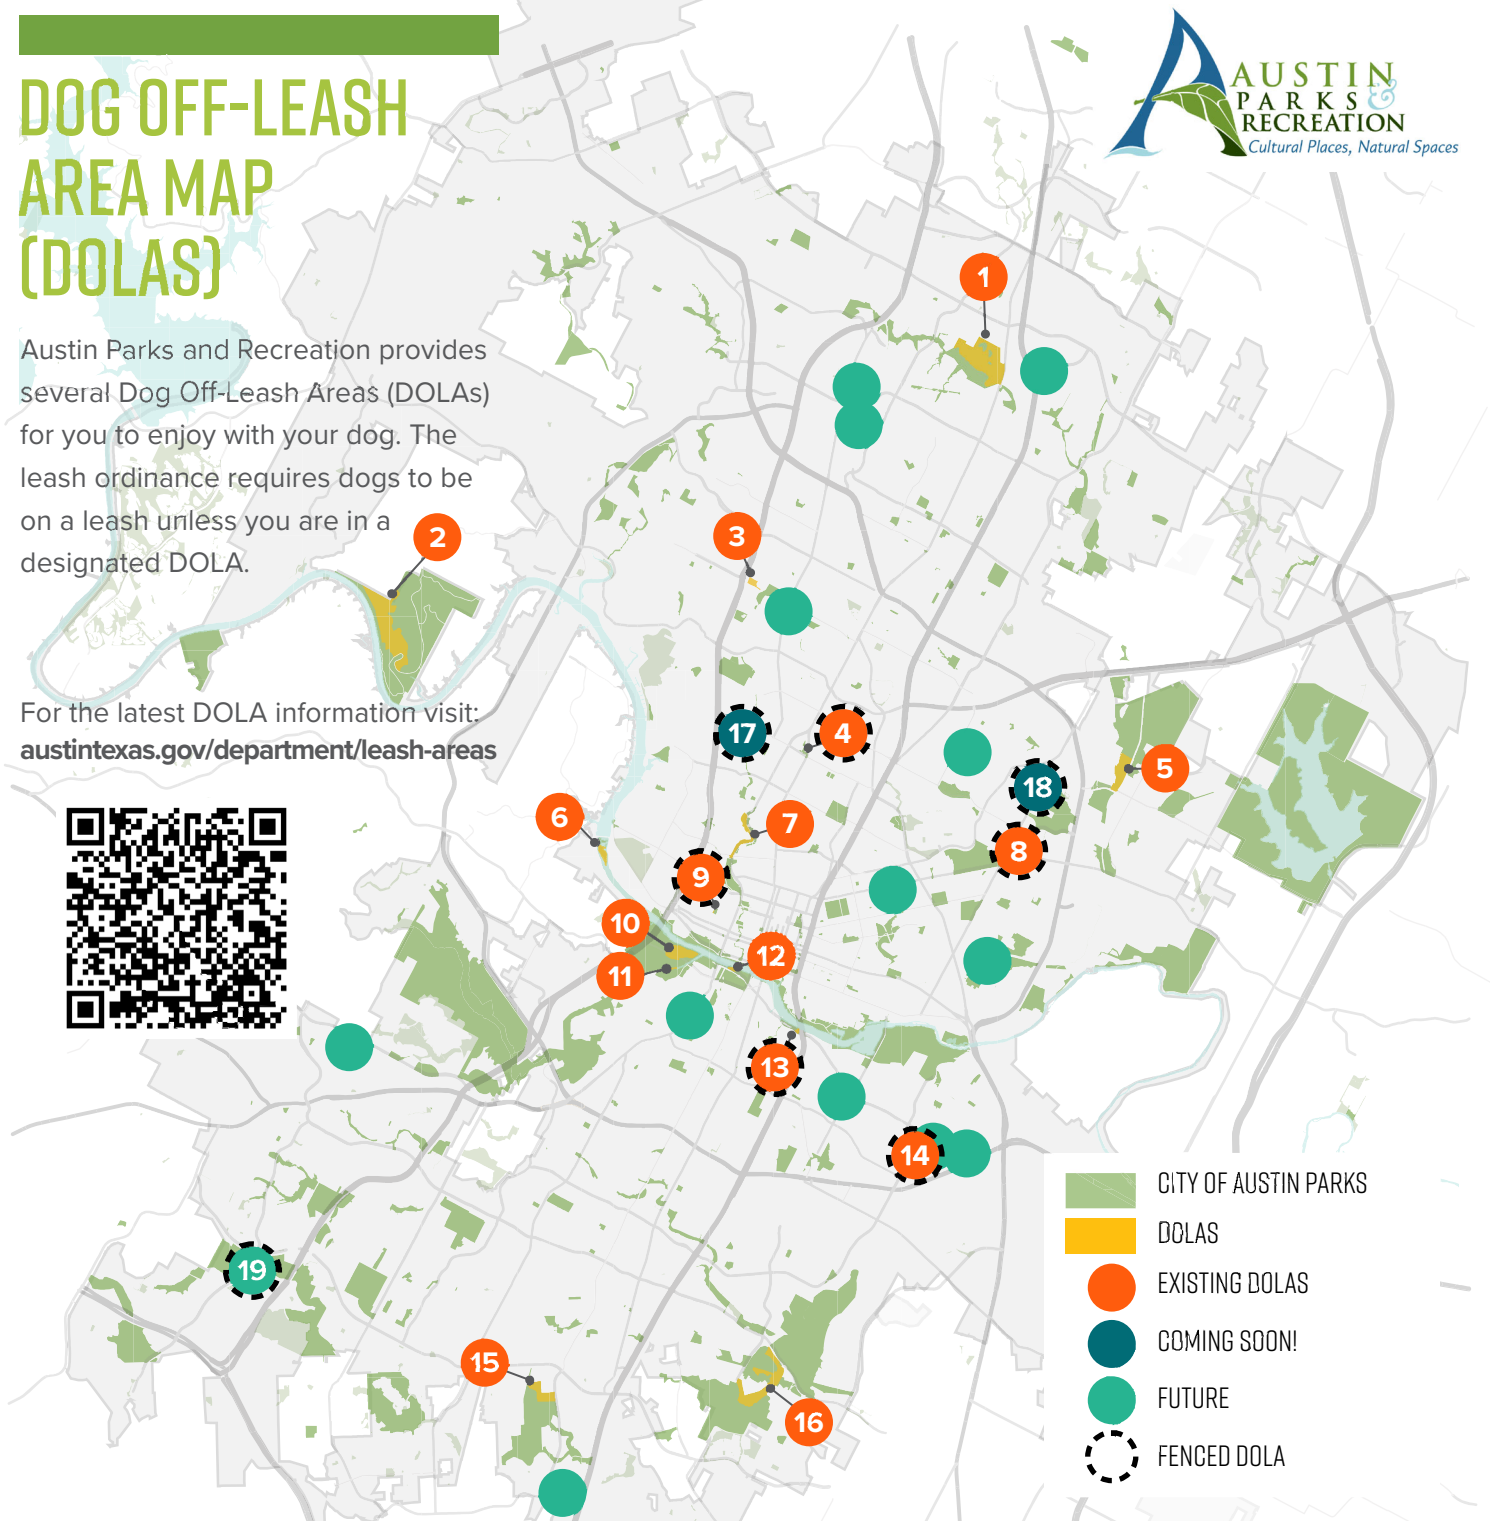

DOG OFF-LEASH AREA MAP (DOLAS)

Austin Parks and Recreation provides several Dog Off-Leash Areas (DOLAs) for you to enjoy with your dog. The leash ordinance requires dogs to be on a leash unless you are in a designated DOLA.

For the latest DOLA information visit:
austintexas.gov/department/leash-areas

-  CITY OF AUSTIN PARKS
-  DOLAS
-  EXISTING DOLAS
-  COMING SOON!
-  FUTURE
-  FENCED DOLA

PARD DOLA LOCATIONS

- | | | |
|--|---|--|
| 1 Walnut Creek Metro Park
12138 N. Lamar Blvd. | 8 Walden Bark Park
4729 Springdale Rd. | 14 Carson Ridge Bark Park
2409 Montopolis Dr. |
| 2 Emma Long Metro Park
1600 City Park Rd. | 9 West Austin Neighborhood Park
1317 W. 10th St. | 15 Mary Moore Searight Metro Park
907 W. Slaughter Ln. |
| 3 Great Northern Dam Far West Off-Leash Area
7001 Great Northern Blvd. | 10 Zilker Metro Park Great Lawn
2100 Barton Springs Rd. | 16 Onion Creek Greenbelt
7004 Onion Creek Dr. |
| 4 Triangle Commons Neighborhood Park
722 W. 46th St. | 11 Barking Springs
2105 Andrew Zilker Rd. | 17 The Grove Park
Coming soon! |
| 5 Davis/White Northeast Neighborhood Park
6705 Crystalbrook Dr. | 12 Auditorium Shores at Town Lake Metro Park
800 W. Riverside Dr. | 18 Little Walnut Creek Greenbelt
Coming soon! |
| 6 Red Bud Isle
3401 Red Bud Trl. | 13 Norwood Tract at Town Lake Metro Park
1009 Edgecliff Ter. | 19 Circle C Ranch Metro Park
Future DOLA |
| 7 Shoal Creek Greenbelt
2600 N. Lamar Blvd. | | |