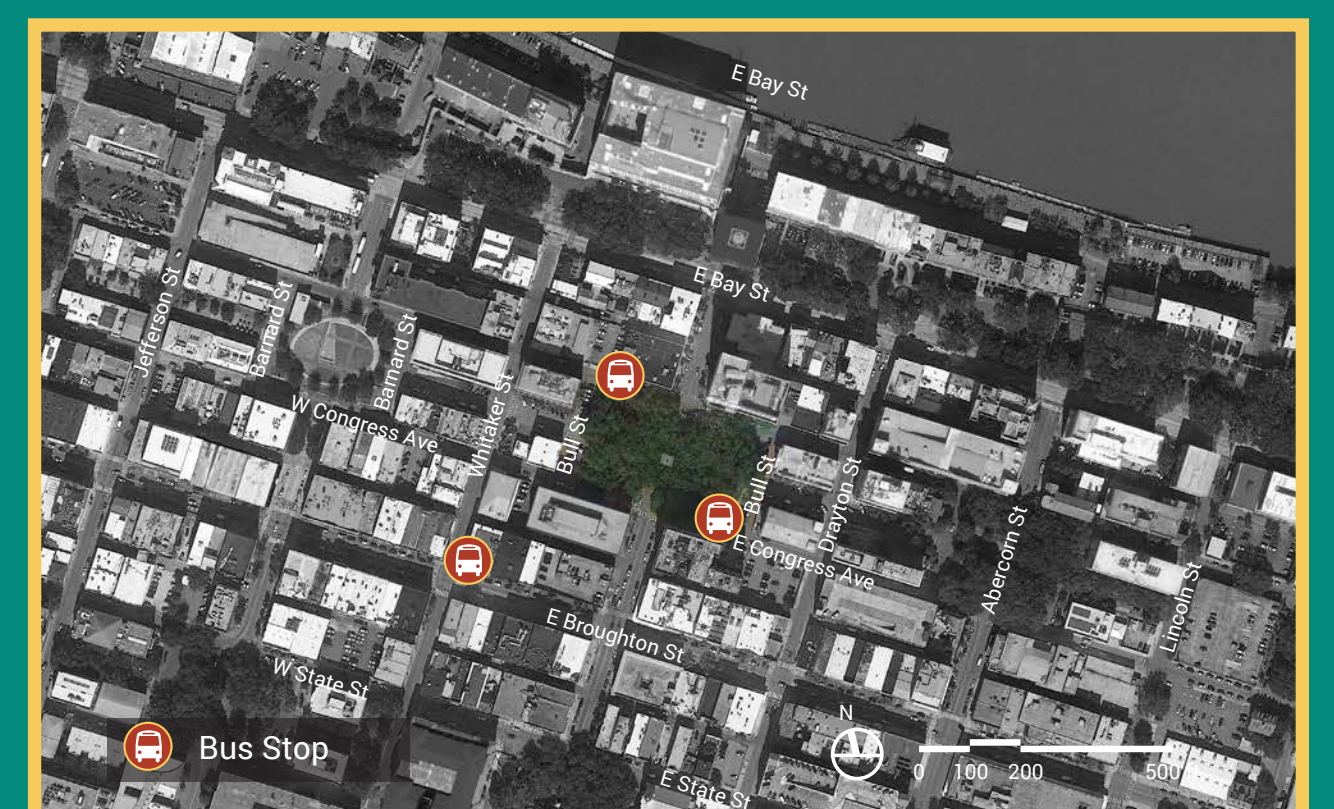

### History

Built: 1733

Renovated: 1825

Source: No Home Just Roam

Source: Getaway Mavens

Source: Google Earth