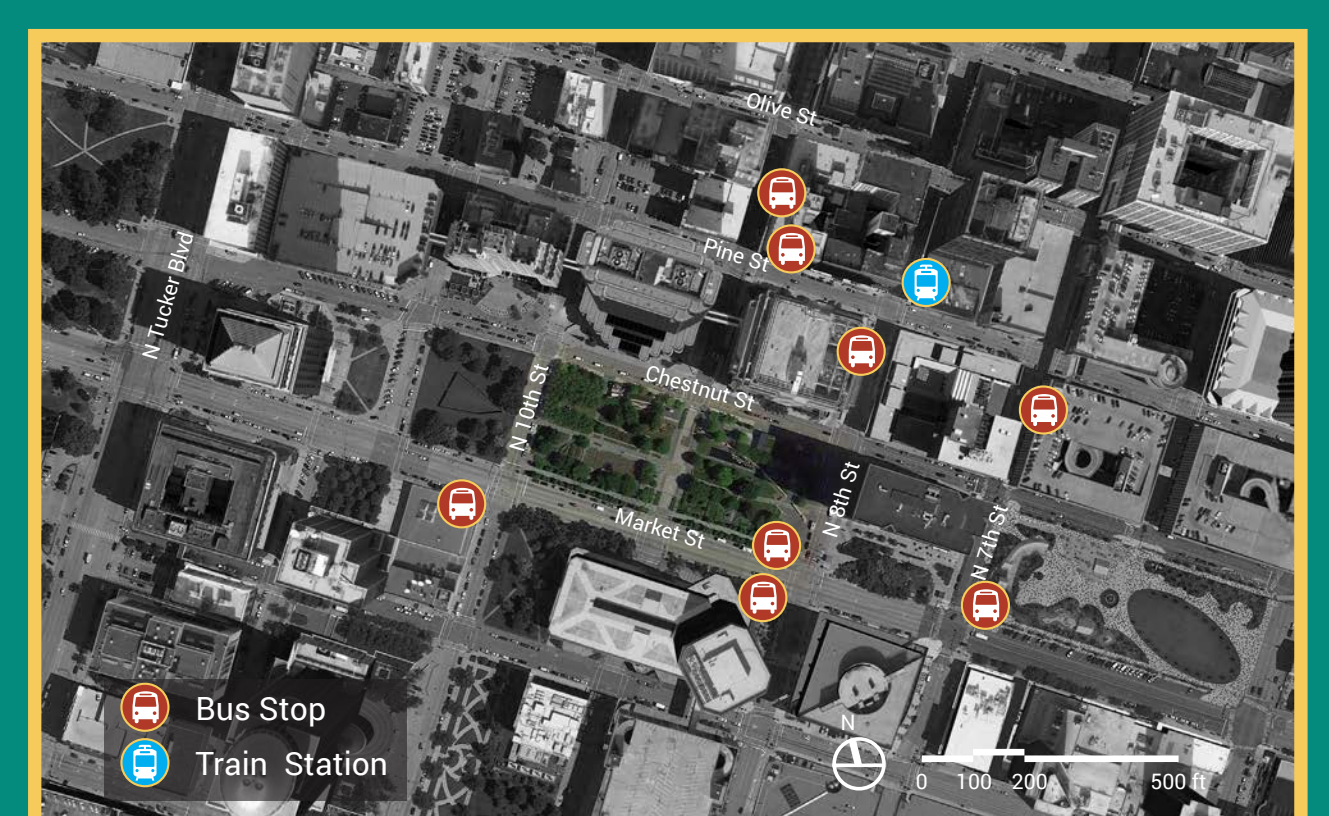

### History

Built: 2009

Source: MiniTime

Source: Kaldi's Coffee

Source: Google Earth

## Main Plaza

San Antonio, Texas