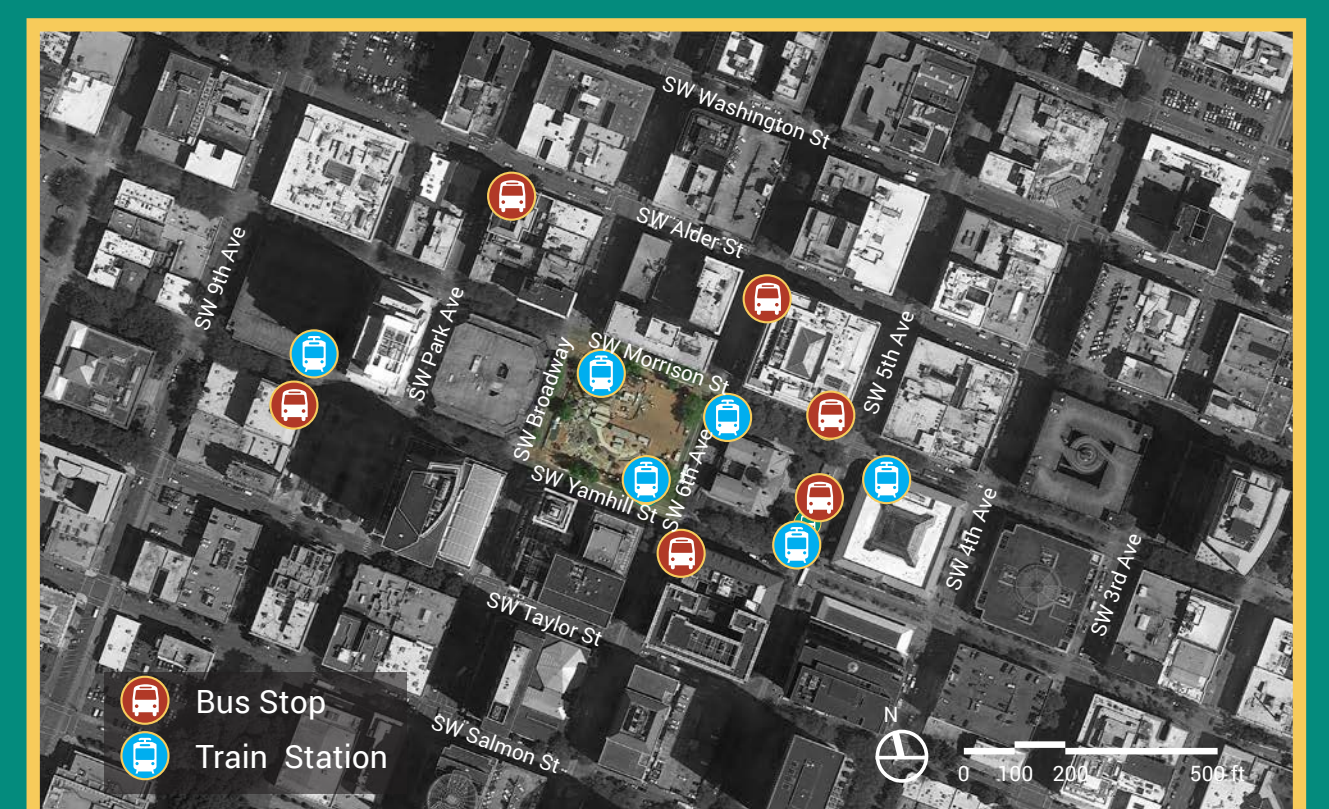

### History

Built: 1984

Renovated: 1995, 2002

Source: pdxpipeline.com

Source: Stephen Bay

Source: Google Earth