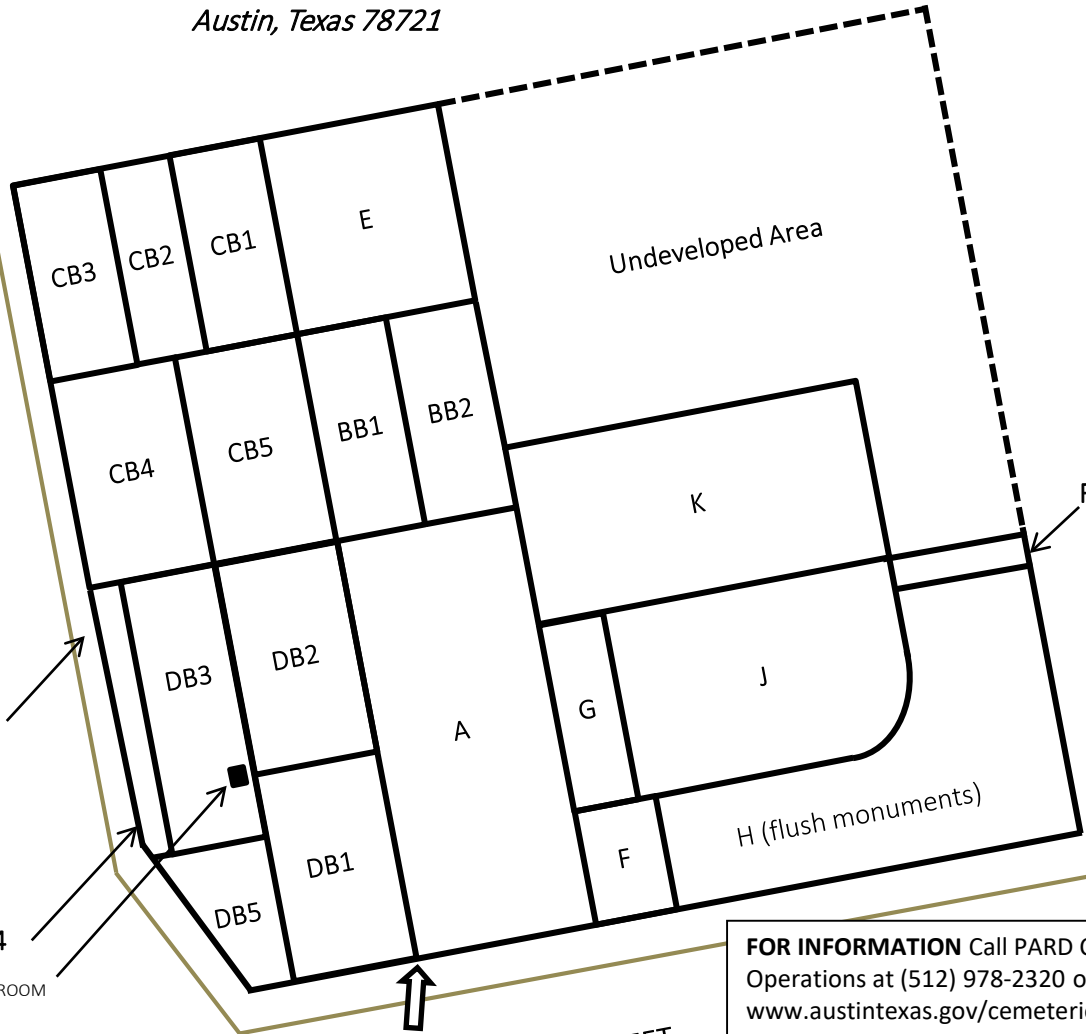

# Evergreen Cemetery

3300 East 12<sup>th</sup> Street  
Austin, Texas 78721

AIRPORT BOULEVARD

TILLERY STREET

MAINTENANCE GATE

DB4  
RESTROOM

CEMETERY ENTRANCE

12<sup>th</sup> STREET