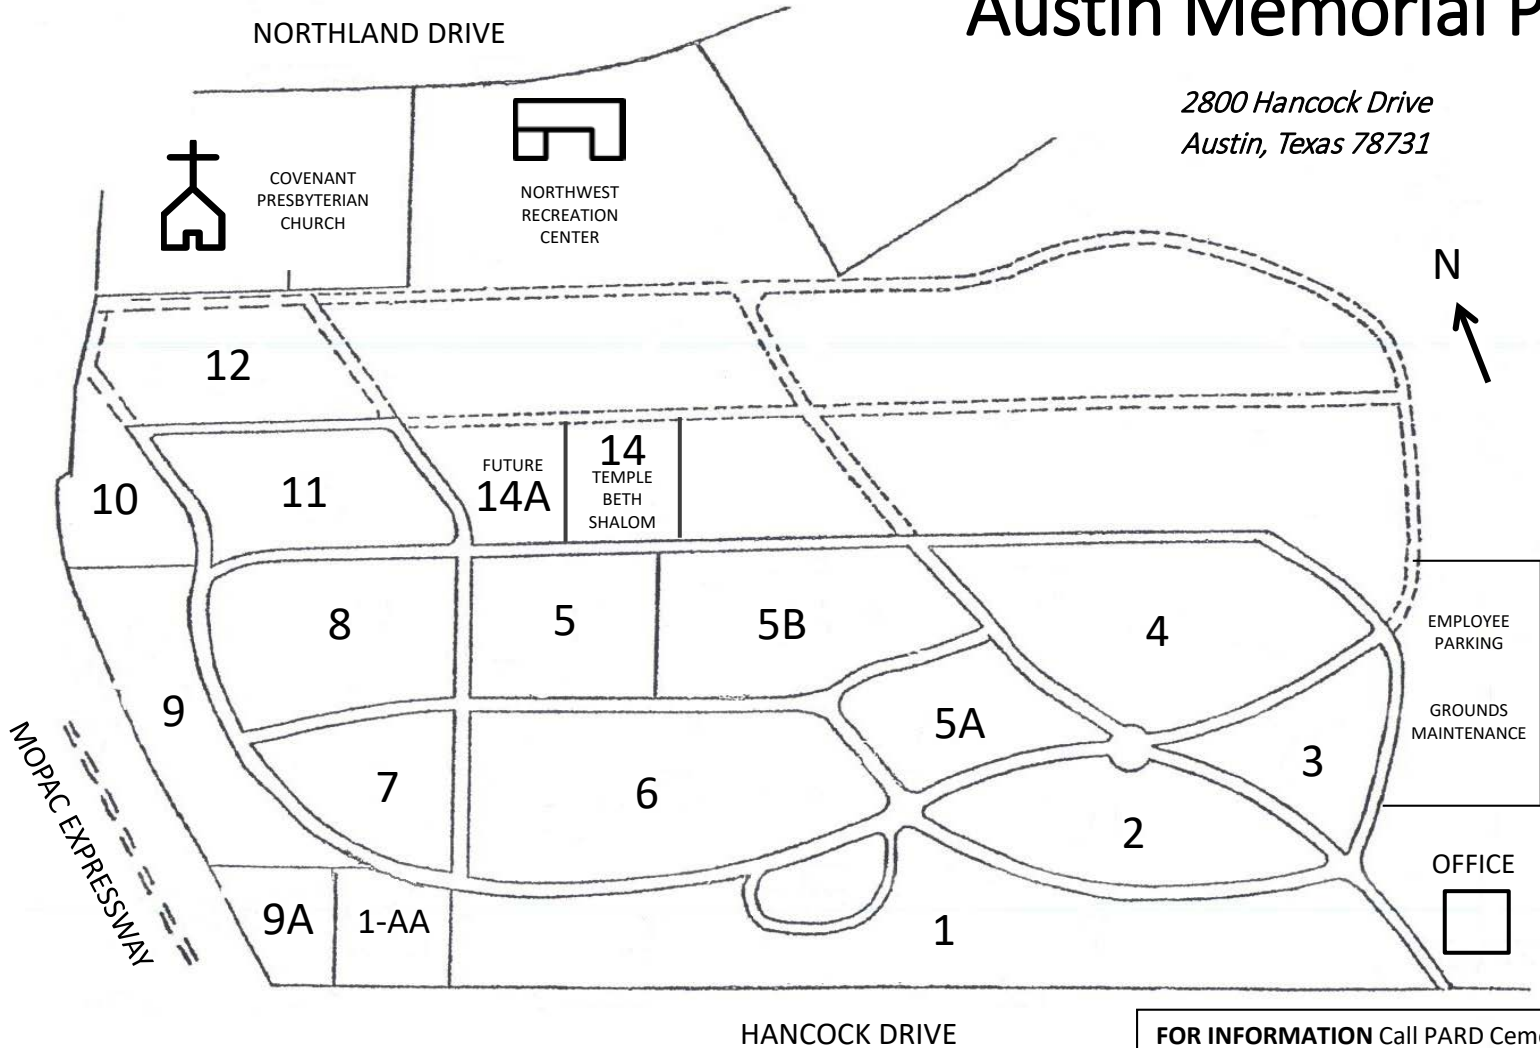

Austin Memorial Park

2800 Hancock Drive
Austin, Texas 78731

FOR INFORMATION Call PARD Cemetery Operations at (512) 978-2320 or visit www.austintexas.gov/cemeteries

GATE ACCESS 7 am to 7 pm, 365 days per year