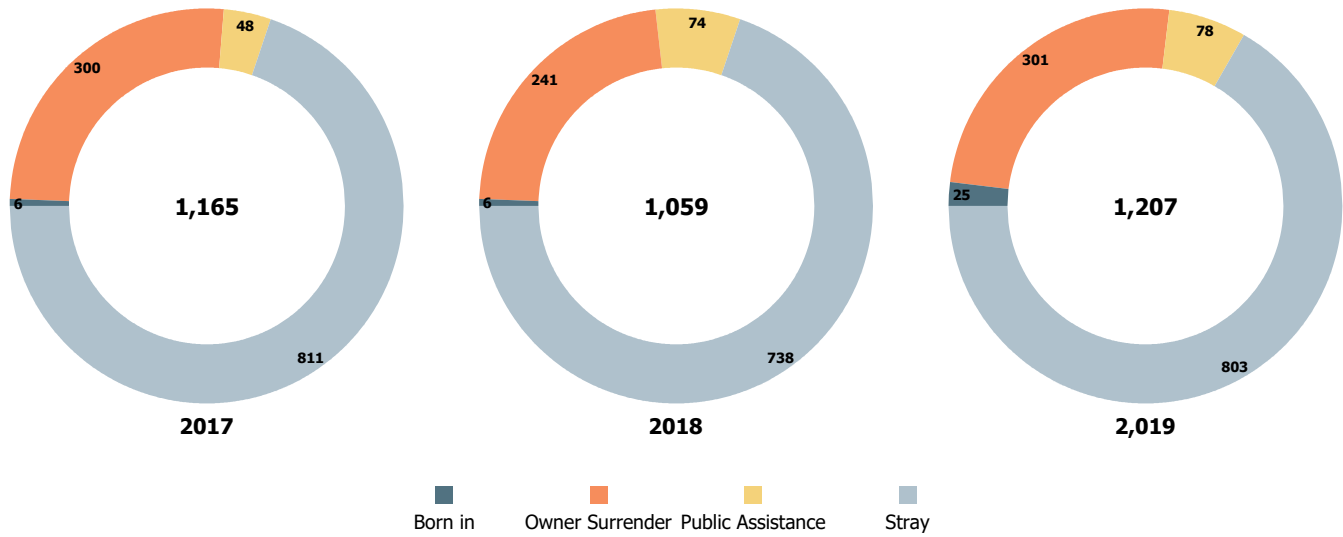

### Kitten/Puppy

  6 weeks to under 1 year old

### Adult

  at least 1 year old

Intakes by Age Breakdown

# Austin Animal Center January 2017 to 2019 Intakes

	2017			2018			2019		
	Cat	Dog	Total	Cat	Dog	Total	Cat	Dog	Total
<b>Born in</b>	0	6	<b>6</b>	0	6	<b>6</b>	0	25	<b>25</b>
<b>Owner Surrender</b>	118	182	<b>300</b>	71	170	<b>241</b>	128	173	<b>301</b>
<b>Public Assistance</b>	2	46	<b>48</b>	10	64	<b>74</b>	11	67	<b>78</b>
<b>Stray</b>	220	591	<b>811</b>	181	557	<b>738</b>	183	620	<b>803</b>
<b>Total</b>	<b>340</b>	<b>825</b>	<b>1,165</b>	<b>262</b>	<b>797</b>	<b>1,059</b>	<b>322</b>	<b>885</b>	<b>1,207</b>

Yearly January Intakes by Intake Type

Yearly January Intakes by Animal Type