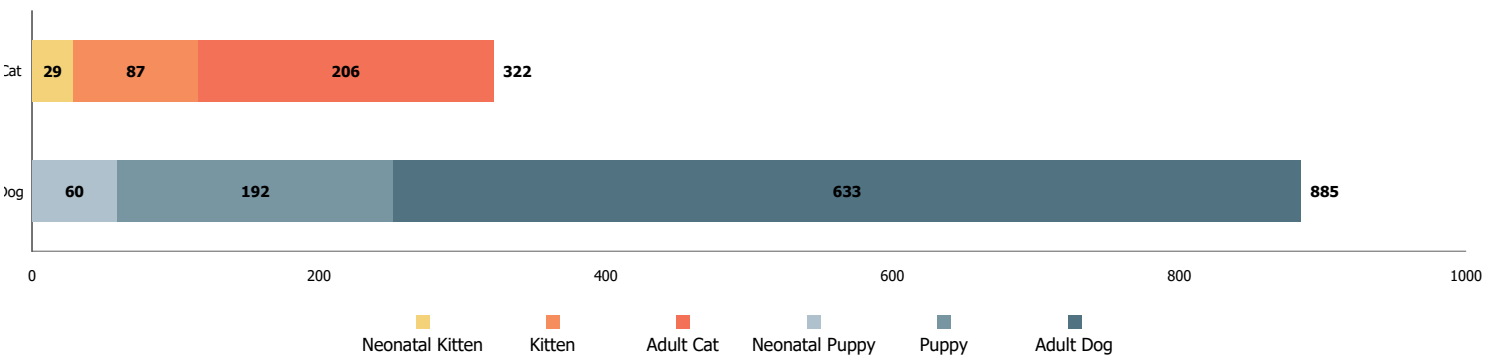

## Age Breakdown

### Neonatal

  under 6 weeks old

### Kitten/Puppy

  6 weeks to under 1 year old

### Adult

  at least 1 year old

Intakes by Age Breakdown