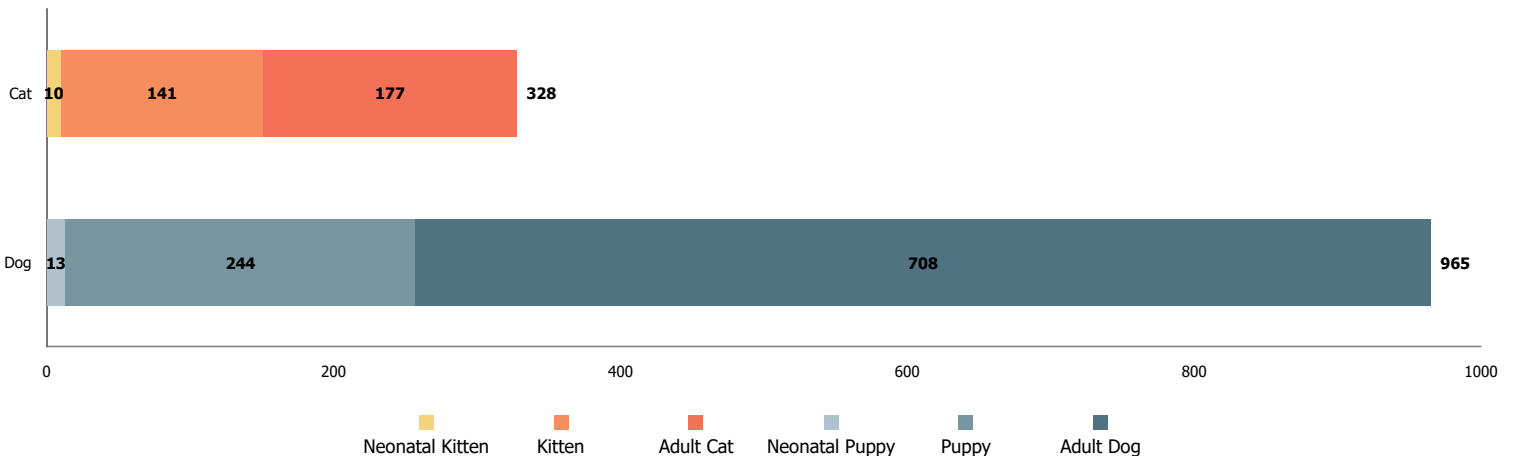

## Age Breakdown

### Neonatal

under 6 weeks old

### Kitten/Puppy

6 weeks to under 1 year old

### Adult

at least 1 year old

Outcomes by Age Breakdown