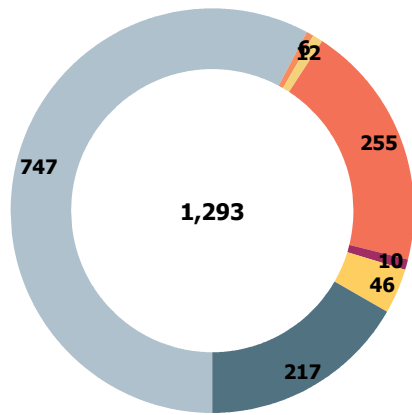

Neonatal Kitten	Kitten	Adult Cat	Neonatal Puppy	Puppy	Adult Dog	Total
Adoption	0	112	86	0	183	366	747
Deceased	0	1	3	1	0	1	6
Humane Euthanasia	0	1	2	0	1	8	12
RTO	0	2	19	3	24	207	255
Rto-Adopt	0	0	0	0	0	10	10
Shelter Neuter Return	0	12	34	0	0	0	46
Transfer	10	13	33	9	36	116	217
Total	10	141	177	13	244	708	1,293

Outcomes by Outcome Type