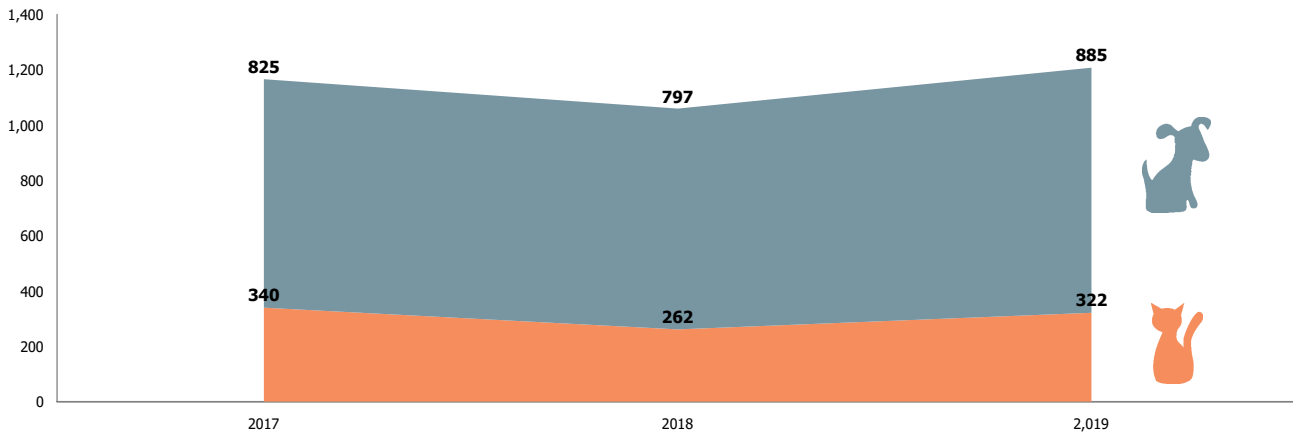

### Adult

  at least 1 year old

Intakes by Age Breakdown

# Austin Animal Center January 2017 to 2019 Intakes

	2017			2018			2019		
	Cat	Dog	Total	Cat	Dog	Total	Cat	Dog	Total
<b>Born in</b>	0	6	<b>6</b>	0	6	<b>6</b>	0	25	<b>25</b>
<b>Owner Surrender</b>	118	182	<b>300</b>	71	170	<b>241</b>	128	173	<b>301</b>
<b>Public Assistance</b>	2	46	<b>48</b>	10	64	<b>74</b>	11	67	<b>78</b>
<b>Stray</b>	220	591	<b>811</b>	181	557	<b>738</b>	183	620	<b>803</b>
<b>Total</b>	<b>340</b>	<b>825</b>	<b>1,165</b>	<b>262</b>	<b>797</b>	<b>1,059</b>	<b>322</b>	<b>885</b>	<b>1,207</b>

Yearly January Intakes by Intake Type

Yearly January Intakes by Animal Type