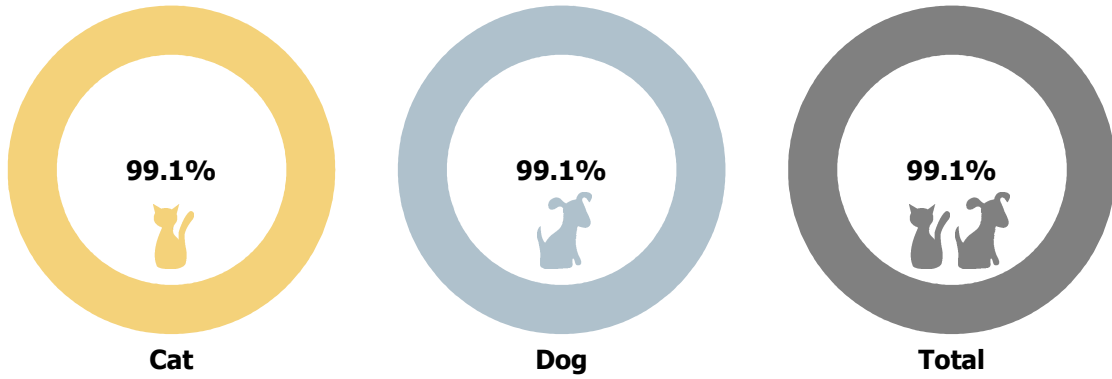

### Adult

at least 1 year old

Outcomes by Age Breakdown

# Austin Animal Center January 2017 to 2019 Outcomes

	2017			2018			2019		
	Cat	Dog	Total	Cat	Dog	Total	Cat	Dog	Total
<b>Adoption</b>	250	451	<b>701</b>	178	383	<b>561</b>	198	549	<b>747</b>
<b>Deceased</b>	3	2	<b>5</b>	3	2	<b>5</b>	4	2	<b>6</b>
<b>Disposal</b>	8	4	<b>12</b>	0	0	<b>0</b>	0	0	<b>0</b>
<b>Humane Euthanasia</b>	13	7	<b>20</b>	13	6	<b>19</b>	3	9	<b>12</b>
<b>RTO</b>	36	253	<b>289</b>	31	235	<b>266</b>	21	234	<b>255</b>
<b>Rto-Adopt</b>	0	0	<b>0</b>	8	8	<b>16</b>	0	10	<b>10</b>
<b>Shelter Neuter Return</b>	45	0	<b>45</b>	48	0	<b>48</b>	46	0	<b>46</b>
<b>Transfer</b>	87	141	<b>228</b>	50	135	<b>185</b>	56	161	<b>217</b>
<b>Total</b>	<b>442</b>	<b>858</b>	<b>1,300</b>	<b>331</b>	<b>769</b>	<b>1,100</b>	<b>328</b>	<b>965</b>	<b>1,293</b>

**Yearly January Outcomes by Outcome Type**

**Yearly January Outcomes by Animal Type**

## Total Live Release Rates