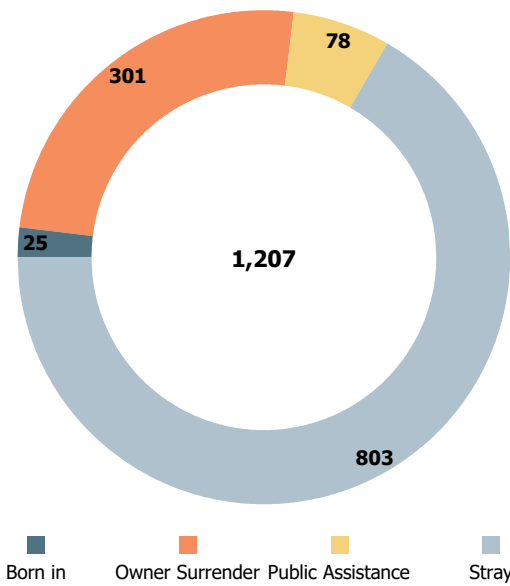

# Austin Animal Center January 2019 Intakes

	 Neonatal Kitten	 Kitten	 Adult Cat	 Neonatal Puppy	 Puppy	 Adult Dog	Total
<b>Born in</b>	0	0	0	25	0	0	<b>25</b>
<b>Owner Surrender</b>	11	23	94	6	34	133	<b>301</b>
<b>Public Assistance</b>	0	0	11	0	6	61	<b>78</b>
<b>Stray</b>	18	64	101	29	152	439	<b>803</b>
<b>Total</b>	<b>29</b>	<b>87</b>	<b>206</b>	<b>60</b>	<b>192</b>	<b>633</b>	<b>1,207</b>

## Age Breakdown

### Neonatal

  under 6 weeks old

## Live Release Rates by Age Breakdown